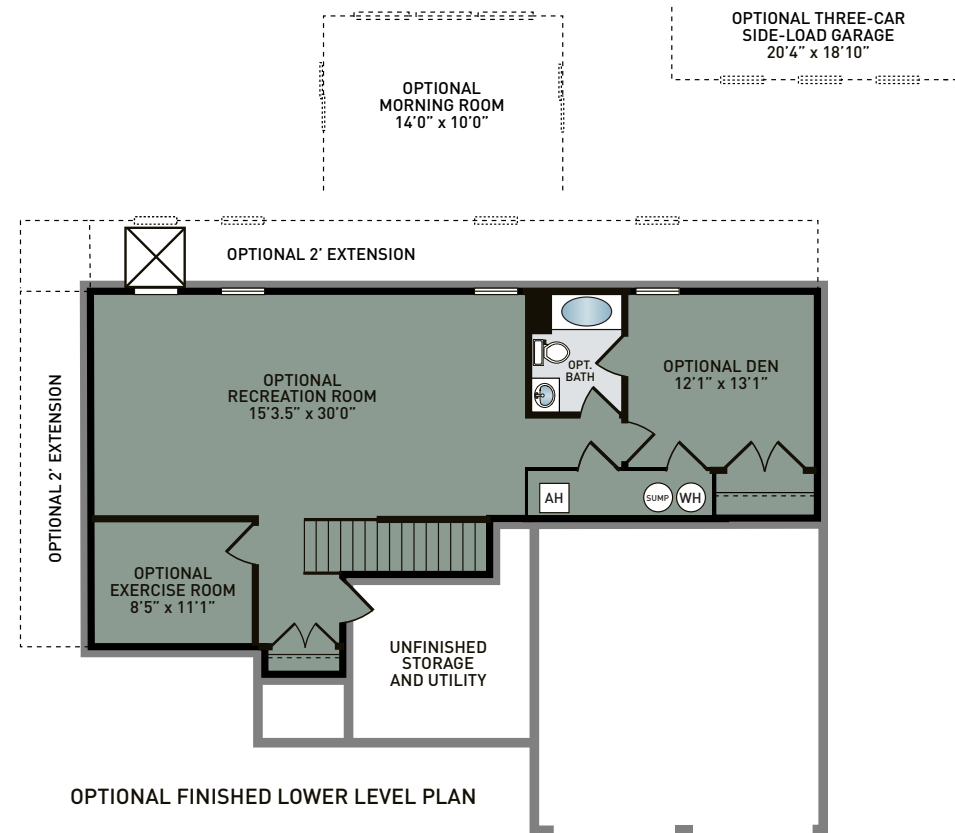

Craftsman

Manor

Traditional

POWERS PLAN 300

POWERS HOMES | 113 Westminster Road | Suite 200 | Reisterstown, MD 21136 | 410.415.1515 | powershomes.com