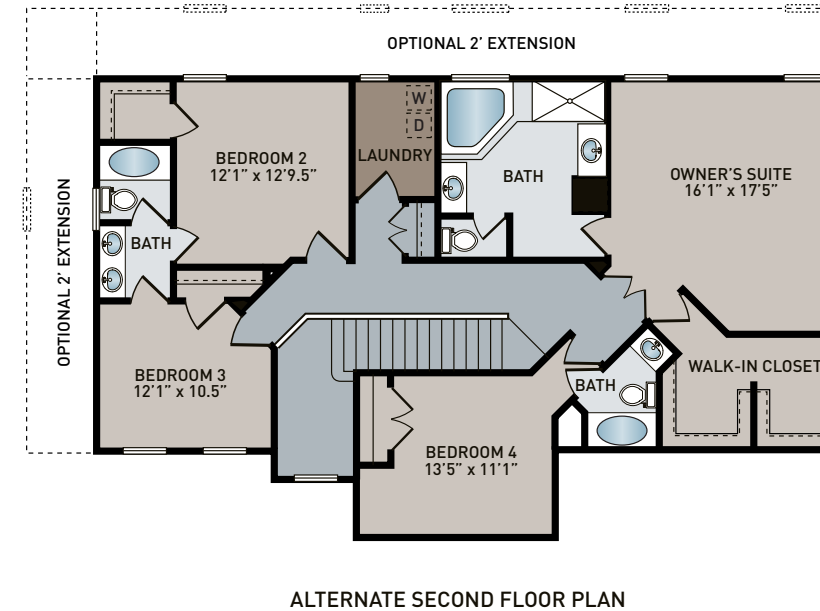

Craftsman

Manor

Traditional

POWERS PLAN 300

POWERS HOMES | 113 Westminster Road | Suite 200 | Reisterstown, MD 21136 | 410.415.1515 | powershomes.com