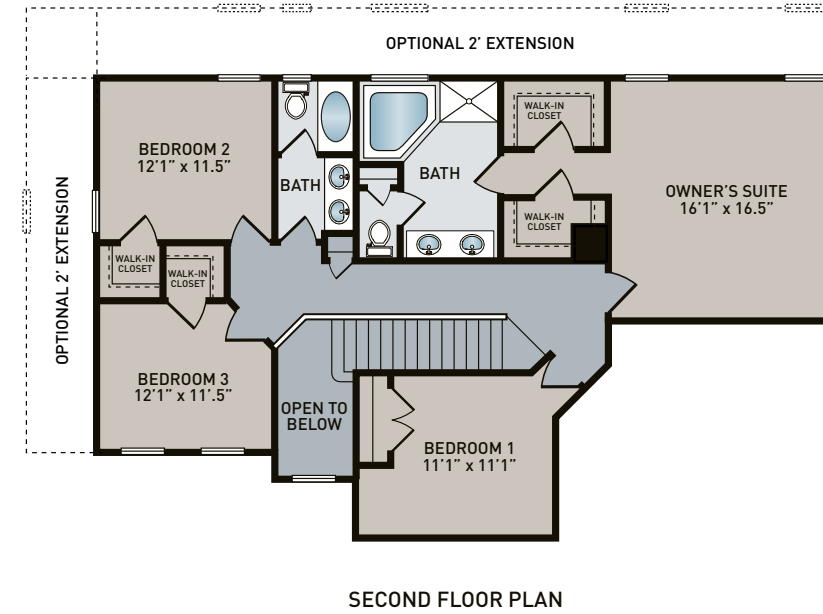

Craftsman

Manor

Traditional

POWERS PLAN 300

POWERS HOMES | 113 Westminster Road | Suite 200 | Reisterstown, MD 21136 | 410.415.1515 | powershomes.com