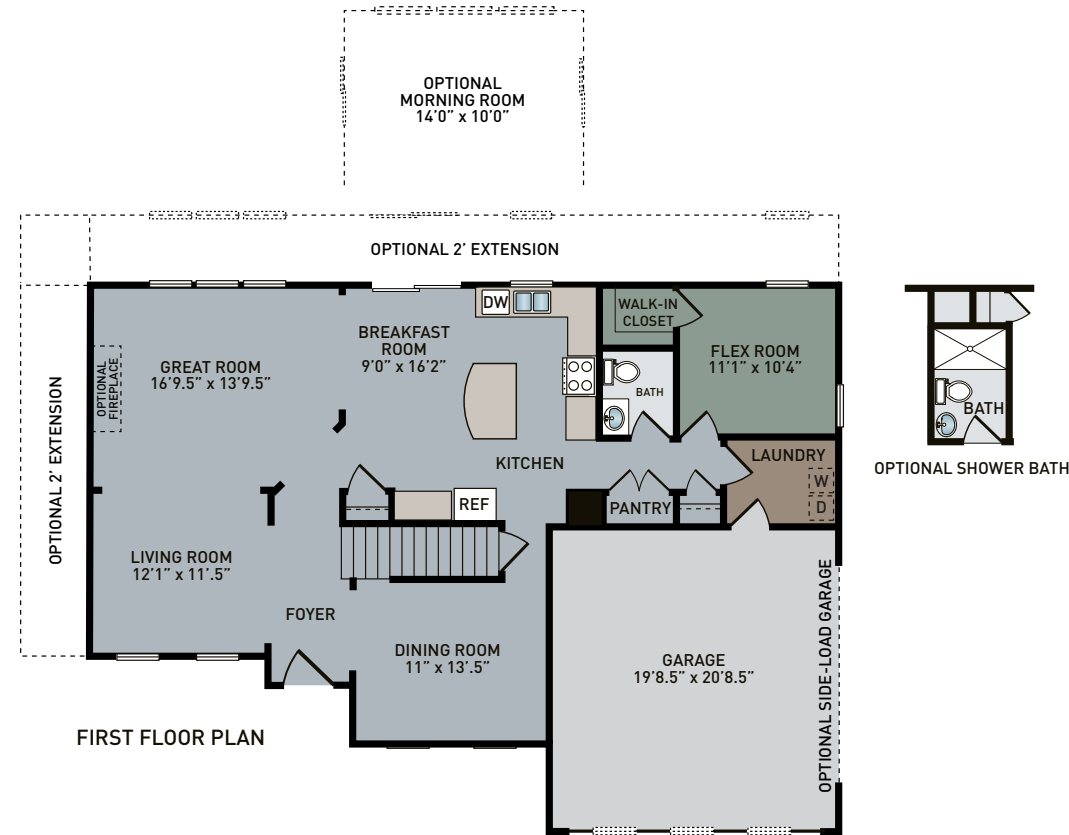

Craftsman

Manor

Traditional

POWERS PLAN 300

POWERS HOMES | 113 Westminster Road | Suite 200 | Reisterstown, MD 21136 | 410.415.1515 | powershomes.com