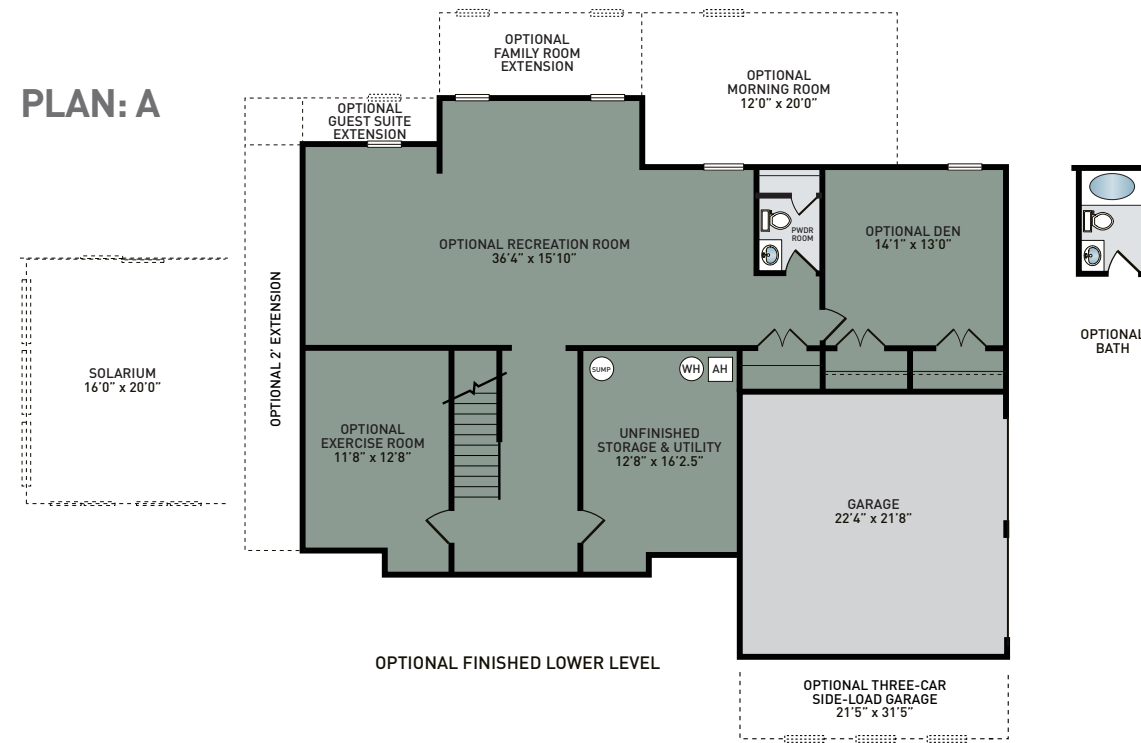

Craftsman

Manor

Traditional

POWERS PLAN 700

PLAN: A

PLAN: B

POWERS HOMES | 113 Westminster Road | Suite 200 | Reisterstown, MD 21136 | 410.415.1515 | powershomes.com