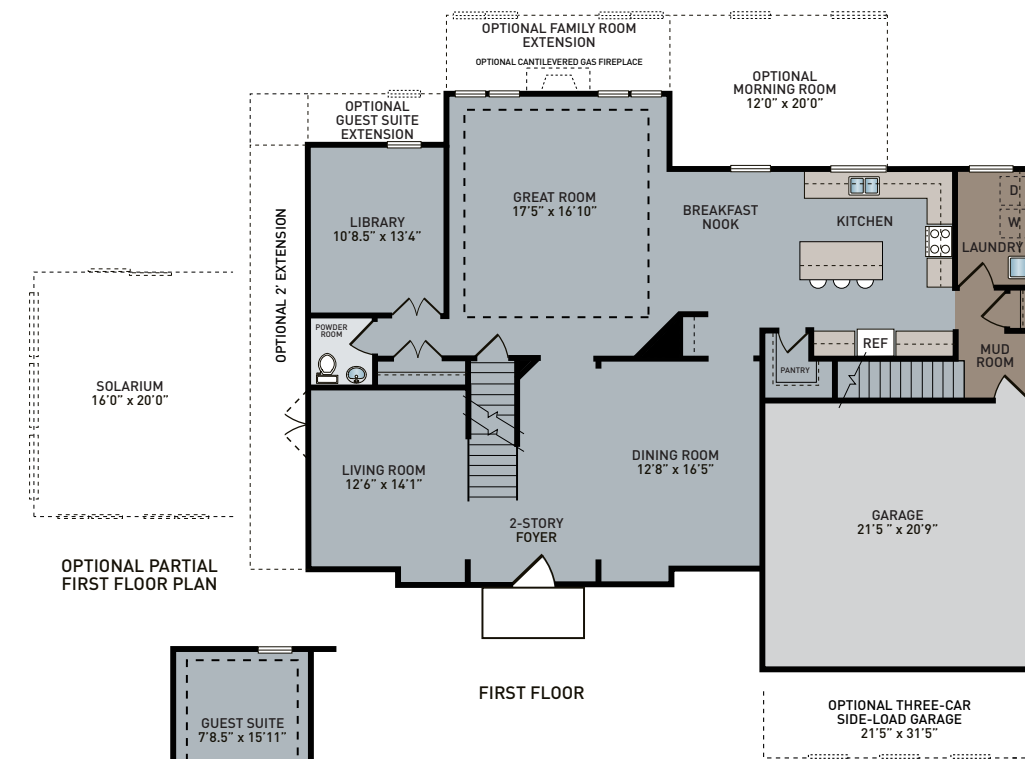

Craftsman

Manor

Traditional

POWERS PLAN 700

PLAN: A

PLAN: B

POWERS HOMES | 113 Westminster Road | Suite 200 | Reisterstown, MD 21136 | 410.415.1515 | powershomes.com