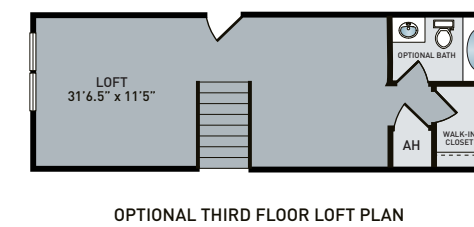

Craftsman

Manor

Traditional

POWERS PLAN 700

PLAN: A

PLAN: B

POWERS HOMES | 113 Westminster Road | Suite 200 | Reisterstown, MD 21136 | 410.415.1515 | powershomes.com