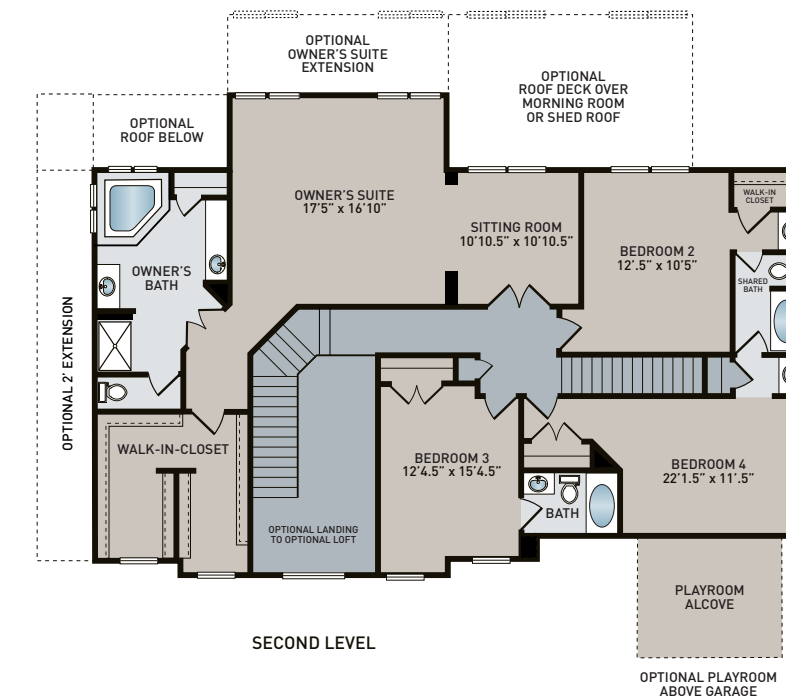

Craftsman

Manor

Traditional

POWERS PLAN 700

PLAN: A

PLAN: B

POWERS HOMES | 113 Westminster Road | Suite 200 | Reisterstown, MD 21136 | 410.415.1515 | powershomes.com